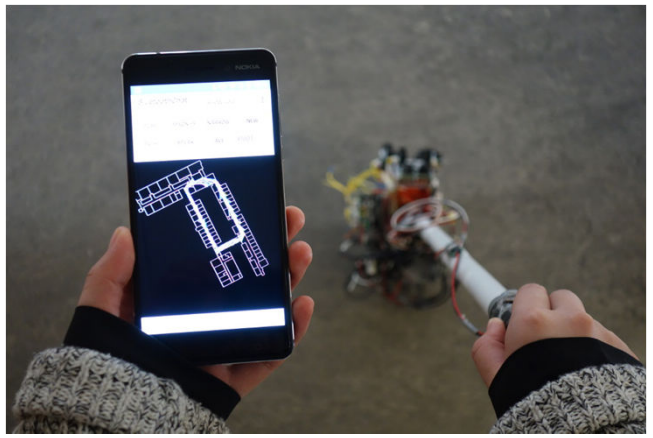

The 2SEES smart stick: concept and experiments

J. Connier, S. Xu, P. Vaslin,
C. de Vault, H. Shi, K. M. Hou, J.J Li
LIMOS, UMR 6158 CNRS-UCA

Smart stick embeds sensors for localization and obstacles.

- Smart stick connected to:
- Smartphone
 - ;
 - Internet.

Simplified particle filter for trajectory tracking

Sensibility of range sensors to target materials