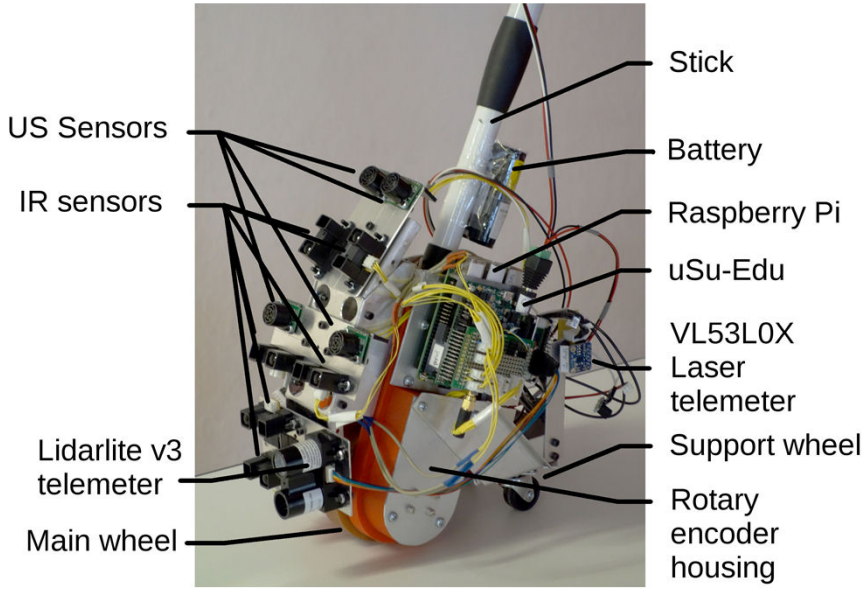

The 2SEES smart stick: concept and experiments

J. Connier, S. Xu, P. Vaslin,
C. de Vault, H. Shi, K. M. Hou, J.J Li
LIMOS, UMR 6158 CNRS-UCA

Smart stick embeds sensors for localization and obstacles.

- Smart stick connected to:
- Smartphone
 - ;
 - Internet.

Simplified particle filter for trajectory tracking

Sensibility of range sensors to target materials