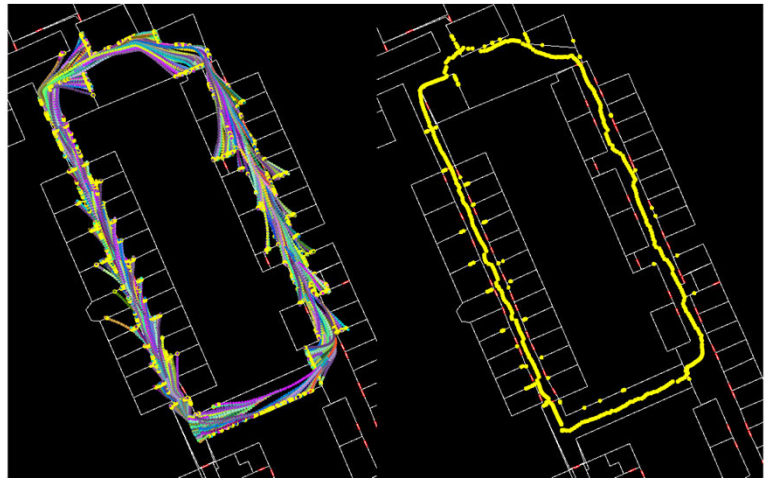

The 2SEES smart stick: concept and experiments

J. Connier, S. Xu, P. Vaslin,
C. de Vault, H. Shi, K. M. Hou, J.J Li
LIMOS, UMR 6158 CNRS-UCA

Smart stick embeds sensors for localization and obstacles.

- Smart stick connected to:
- Smartphone
 - ;
 - Internet.

Simplified particle filter for trajectory tracking

Sensibility of range sensors to target materials